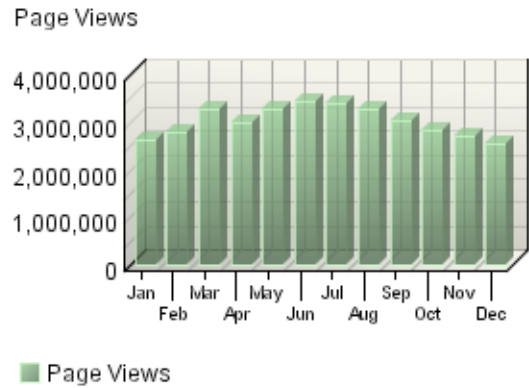

Visits Trend

Hits Trend

Visitor Summary

| | |
|----------|-----------|
| Visitors | 1,379,717 |
| | |
| | |

Page Views Trend

Visit Summary

| | |
|--|-----------|
| Visits | 7,248,825 |
| Average per Day | 19,805 |
| Average Visit Duration | 00:09:36 |
| Median Visit Duration | 00:03:33 |
| International Visits | 2.53% |
| Visits of Unknown Origin | 0.00% |
| Visits from Your Country: United States (US) | 97.47% |

Hit Summary

| | |
|---------------------------------|-------------|
| Successful Hits for Entire Site | 165,021,137 |
| Average Hits per Day | 450,877 |
| Home Page Hits | 2,744,783 |

Page View Summary

| | |
|------------------------------|------------|
| Page Views | 36,171,450 |
| Average per Day | 98,829 |
| Average Page Views per Visit | 4.99 |