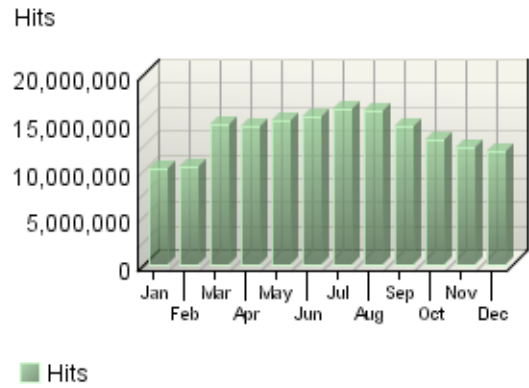

Rodnreel.com Analysis

<http://www.RodnReel.com>

Yearly Report 2004

January 1, 2004 12:00:00 AM – December 31, 2004 11:59:59 PM

Overview Dashboard

This displays key graphs and tables that provide an overview of the entire report. Click on the title of a graph or table to navigate to the corresponding page.

Visits Trend

Hits Trend

Visitor Summary

| | |
|----------|-----------|
| Visitors | 1,379,717 |
| | |
| | |

Page Views Trend

Visit Summary

| | |
|--|-----------|
| Visits | 7,248,825 |
| Average per Day | 19,805 |
| Average Visit Duration | 00:09:36 |
| Median Visit Duration | 00:03:33 |
| International Visits | 2.53% |
| Visits of Unknown Origin | 0.00% |
| Visits from Your Country: United States (US) | 97.47% |

Hit Summary

| | |
|---------------------------------|-------------|
| Successful Hits for Entire Site | 165,021,137 |
| Average Hits per Day | 450,877 |
| Home Page Hits | 2,744,783 |

Page View Summary

| | |
|------------------------------|------------|
| Page Views | 36,171,450 |
| Average per Day | 98,829 |
| Average Page Views per Visit | 4.99 |