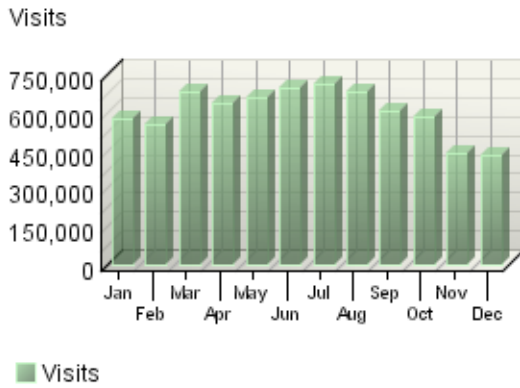

Rodnreel.com Analysis

<http://www.RodnReel.com>

Yearly Report 2004

January 1, 2004 12:00:00 AM – December 31, 2004 11:59:59 PM

Overview Dashboard

This displays key graphs and tables that provide an overview of the entire report. Click on the title of a graph or table to navigate to the corresponding page.

Visits Trend

Hits Trend

Visitor Summary

| | |
|----------|-----------|
| Visitors | 1,379,717 |
| | |
| | |

Page Views Trend

Visit Summary

| | |
|--|-----------|
| Visits | 7,248,825 |
| Average per Day | 19,805 |
| Average Visit Duration | 00:09:36 |
| Median Visit Duration | 00:03:33 |
| International Visits | 2.53% |
| Visits of Unknown Origin | 0.00% |
| Visits from Your Country: United States (US) | 97.47% |

Hit Summary

| | |
|---------------------------------|-------------|
| Successful Hits for Entire Site | 165,021,137 |
| Average Hits per Day | 450,877 |
| Home Page Hits | 2,744,783 |

Page View Summary

| | |
|------------------------------|------------|
| Page Views | 36,171,450 |
| Average per Day | 98,829 |
| Average Page Views per Visit | 4.99 |